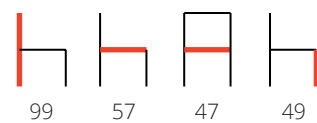

# SABRY

Struttura: faggio  
Seduta: massello, tessuto cat. 05, ecopelle  
Colori: terra, noce 02, ciliegio, olmo neutro,  
rovere 02, rovere 03, frassino naturale,  
rovere sigaro, rovere grigio, rovere wengè,  
rovere naturale, rovere miele, rovere cenere,  
rovere sabbia, rovere caffè

Structure: beech  
Seat: solid wood, fabric cat. 05, eco-leather  
Colours: earth, walnut 02, cherry, neutral elm,  
oak 02, oak 03, natural ash,  
cigar oak, grey oak, Wenge oak,  
natural oak, honey oak, cinder oak,  
sand oak, coffee oak