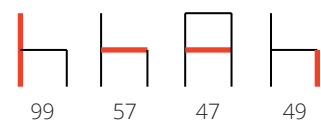

CLARISSA

Struttura: faggio
Seduta: massello,
tessuto cat. 05,
ecopelle

Colori: terra, noce 02, ciliegio, olmo neutro,
rovere 02, rovere 03, frassino naturale,
rovere sigaro, rovere grigio, rovere wengè,
rovere naturale, rovere miele, rovere cenere,
rovere sabbia, rovere caffè

*Structure: beech
Seat: solid wood,
fabric cat. 05,
eco-leather*

*Colours: earth, walnut 02, cherry, neutral elm,
oak 02, oak 03, natural ash,
cigar oak, grey oak, Wenge oak,
natural oak, honey oak, cinder oak,
sand oak, coffee oak*