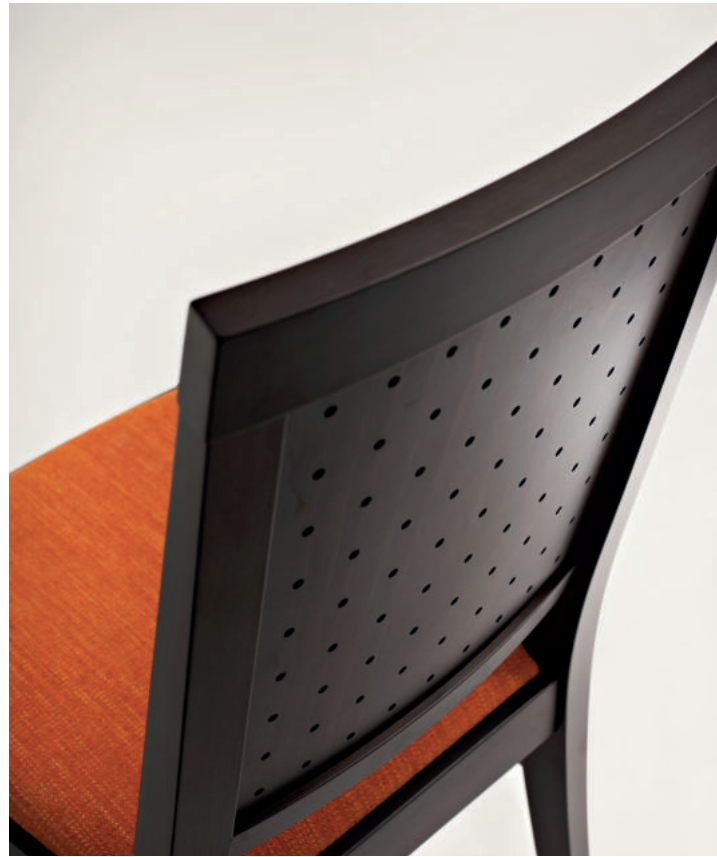

# MALAGA

Struttura: faggio  
Seduta: massello, tessuto cat.05, ecopelle  
Colori: terra, noce 02, ciliegio, olmo neutro,  
rovere 02, rovere 03, frassino naturale,  
rovere sigaro, rovere grigio, rovere wengè,  
rovere naturale, rovere miele, rovere cenere,  
rovere sabbia, rovere caffè

*Structure: beech  
Seat: solid wood, fabric cat.05, eco-leather  
Colours: earth, walnut 02, cherry, neutral elm,  
oak 02, oak 03, natural ash,  
cigar oak, grey oak, Wenge oak,  
natural oak, honey oak, cinder oak,  
sand oak, coffee oak*