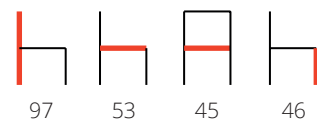

# MALAGA

Struttura: faggio  
Seduta: massello, tessuto cat.05, ecopelle  
Colori: terra, noce 02, ciliegio, olmo neutro,  
rovere 02, rovere 03, frassino naturale,  
rovere sigaro, rovere grigio, rovere wengè,  
rovere naturale, rovere miele, rovere cenere,  
rovere sabbia, rovere caffè

*Structure: beech  
Seat: solid wood, fabric cat.05, eco-leather  
Colours: earth, walnut 02, cherry, neutral elm,  
oak 02, oak 03, natural ash,  
cigar oak, grey oak, Wenge oak,  
natural oak, honey oak, cinder oak,  
sand oak, coffee oak*