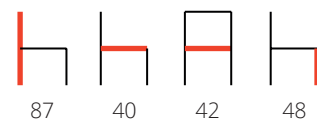

SOFIA

Struttura: faggio, frassino
Seduta: massello, tessuto cat.03 - 05, ecopelle
Colori: terra, noce 02, ciliegio, olmo neutro,
rovere 02, rovere 03, frassino naturale,
rovere sigaro, rovere grigio, rovere wengè,
rovere naturale, rovere miele, rovere cenere,
rovere sabbia, rovere caffè

*Structure: beech, ash
Seat: solid wood, fabric cat.03 - 05, eco-leather
Colours: earth, walnut 02, cherry, neutral elm,
oak 02, oak 03, natural ash,
cigar oak, grey oak, Wenge oak,
natural oak, honey oak, cinder oak,
sand oak, coffee oak*