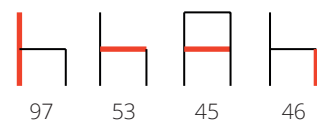

PRAGA

Struttura: faggio, frassino
Seduta: massello, tessuto cat. 05, ecopelle
Colori: terra, noce 02, ciliegio, olmo neutro,
rovere 02, rovere 03, frassino naturale,
rovere sigaro, rovere grigio, rovere wengè,
rovere naturale, rovere miele, rovere cenere,
rovere sabbia, rovere caffè

*Structure: beech, ash
Seat: solid wood, fabric cat. 05, eco-leather
Colours: earth, walnut 02, cherry, neutral elm,
oak 02, oak 03, natural ash,
cigar oak, grey oak, Wenge oak,
natural oak, honey oak, cinder oak,
sand oak, coffee oak*